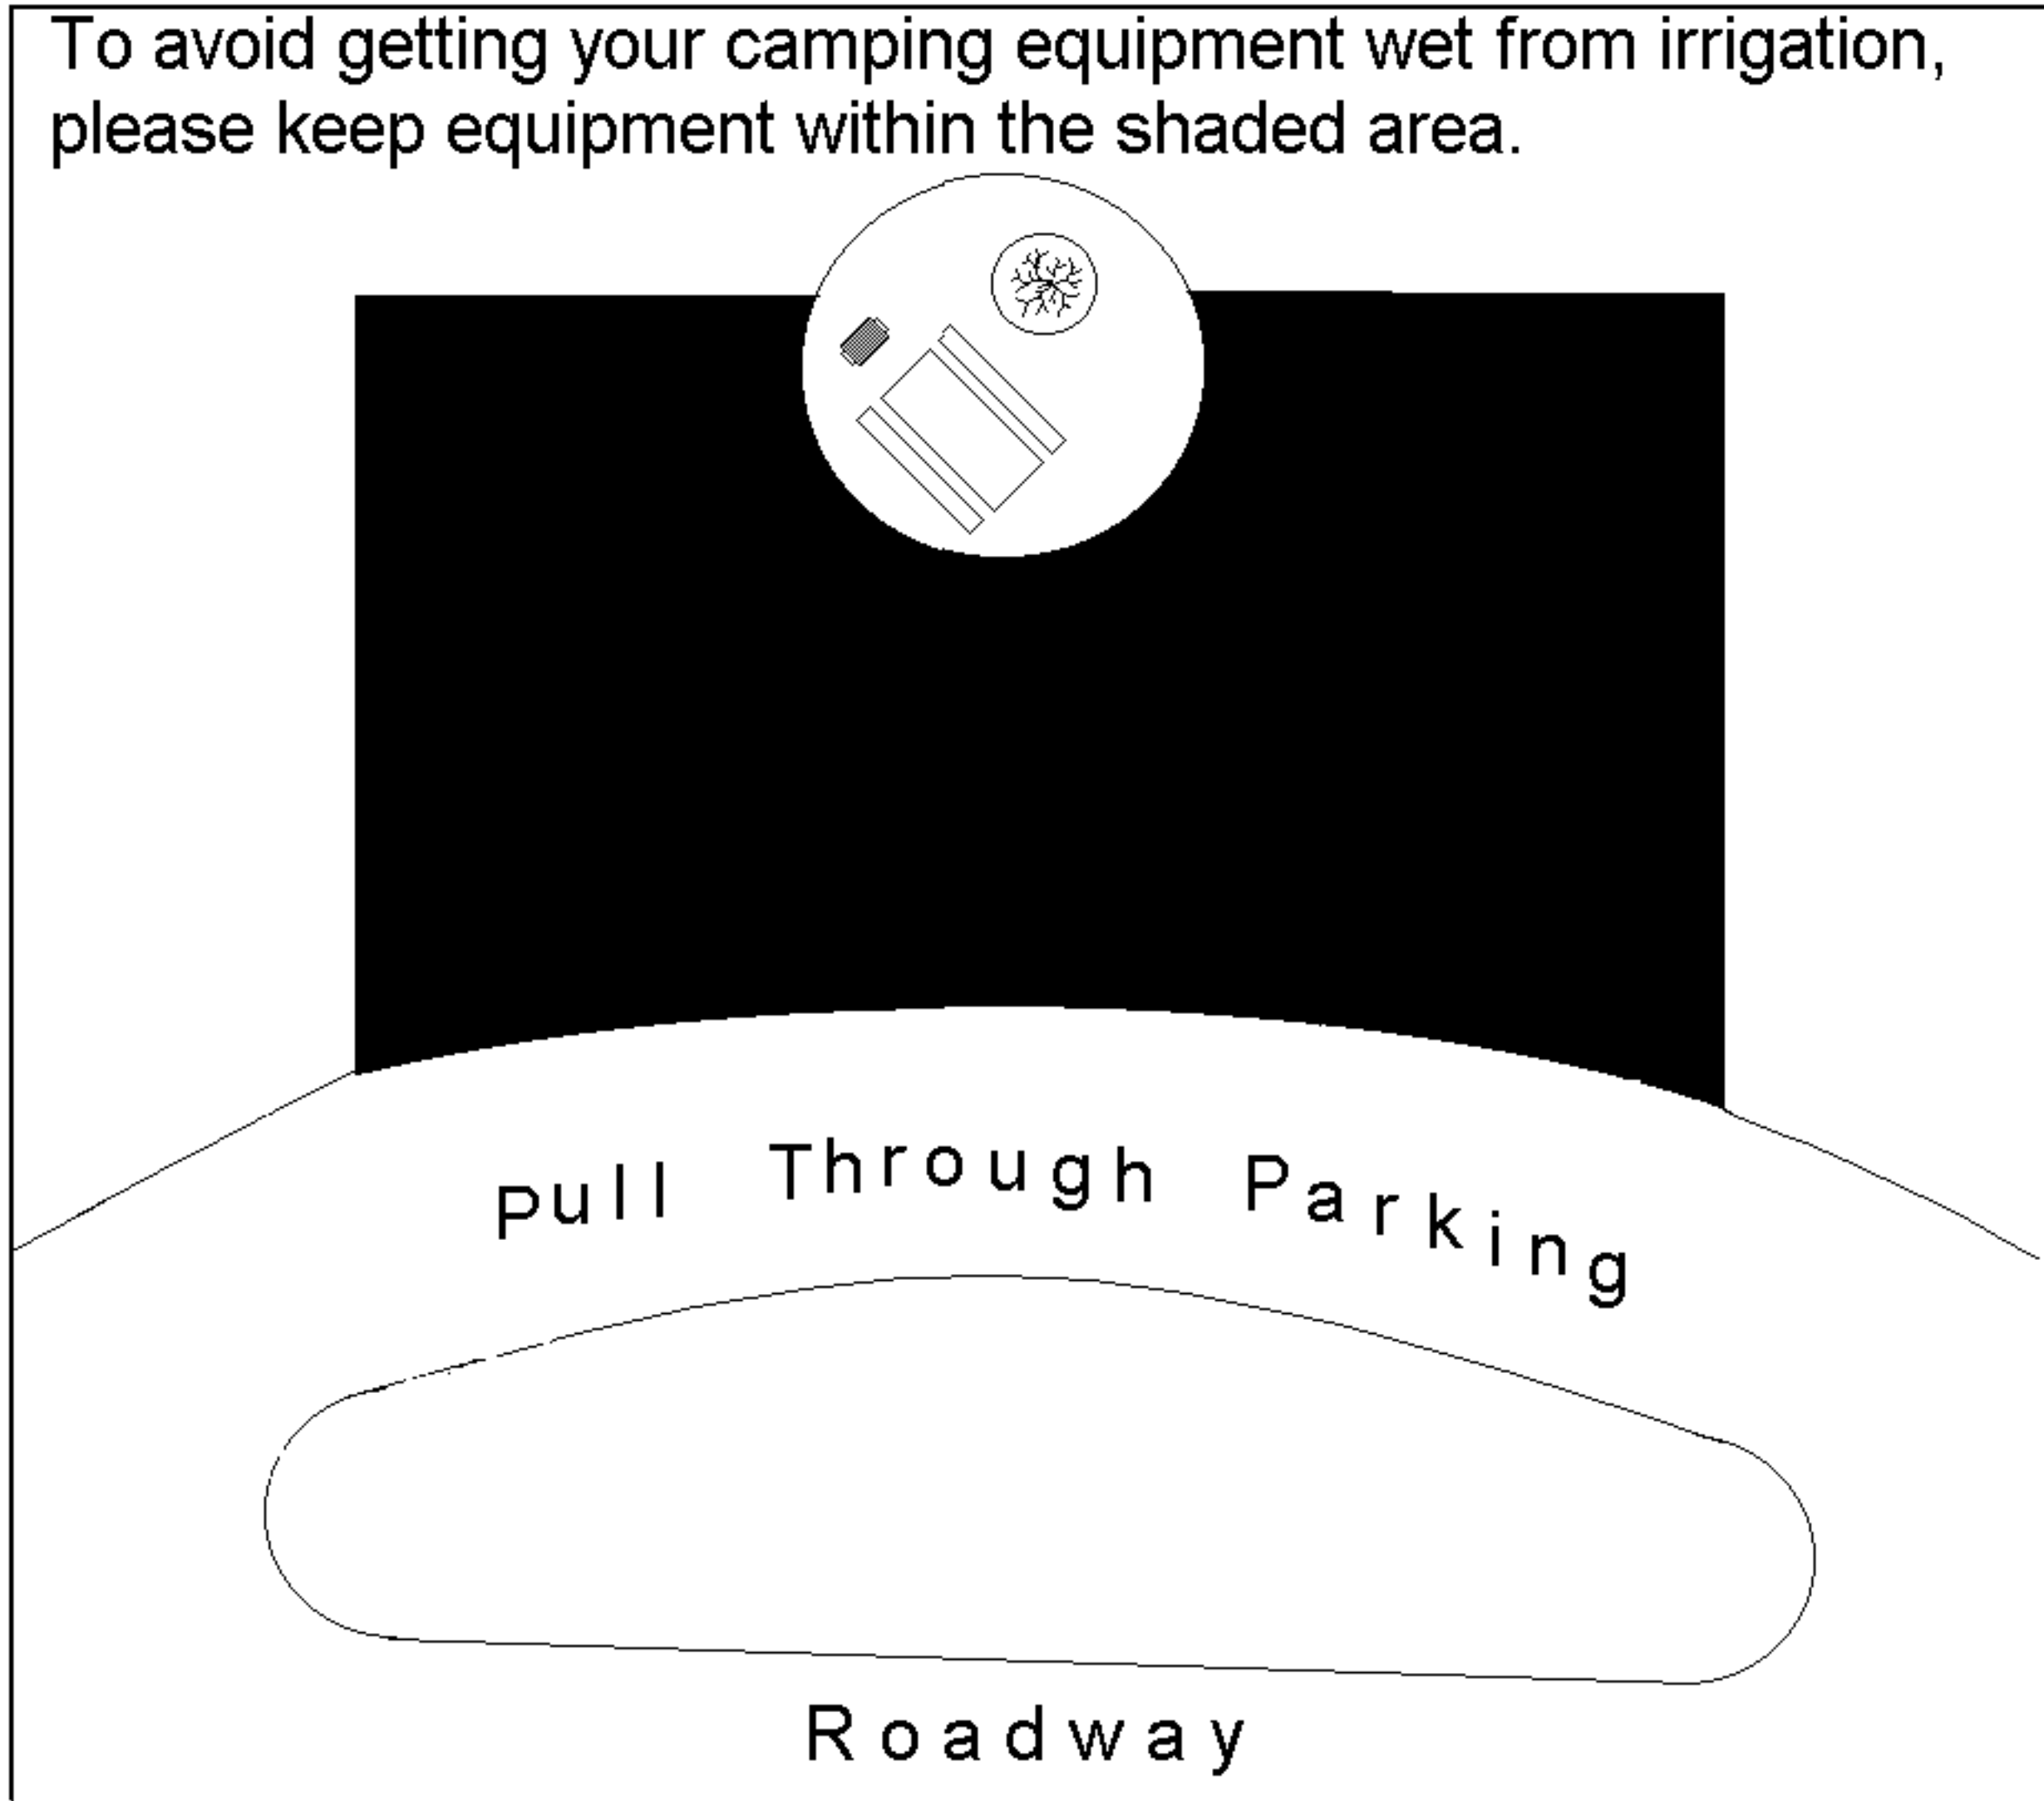

### ⌘ CAMPSITE DETAIL ⌘

To avoid getting your camping equipment wet from irrigation, please keep equipment within the shaded area.

- |  |                      |  |               |
|--|----------------------|--|---------------|
|  | PLAYGROUND           |  | CAMP STORE    |
|  | RECYCLE BINS         |  | BIKE PATH     |
|  | RESTROOMS            |  | ENTRY STATION |
|  | SHOWERS              |  | LAUNCH RAMP   |
|  | TRAILER DUMP STATION |  | PARKING       |
|  | WATER CYCLES         |  |               |